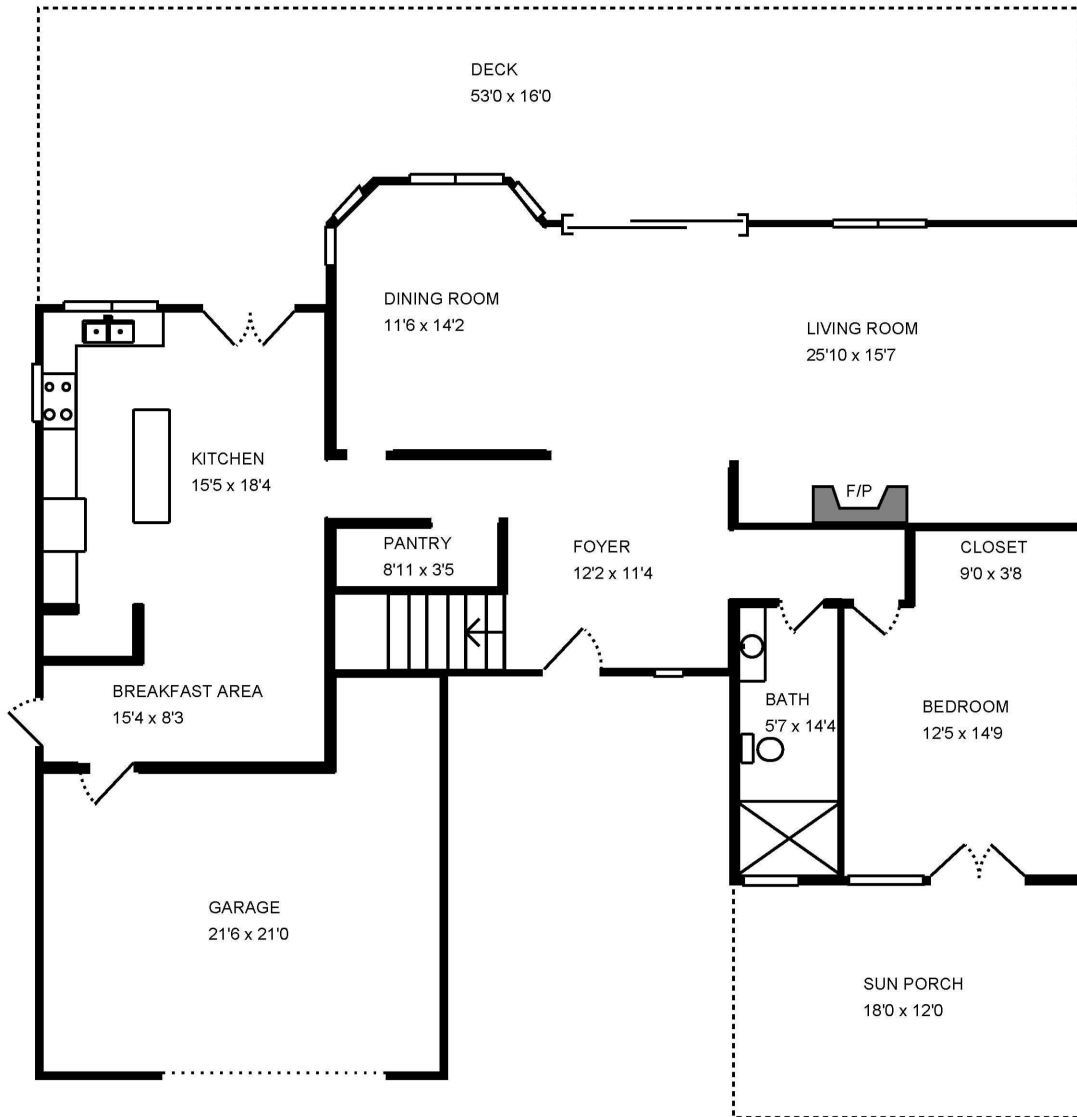

FLOOR PLANS

87 WEST SHORE ROAD, BELVEDERE

Main Level

Upper Level

Square footage has not been verified by seller or seller's agents. Buyer to independently investigate and verify.